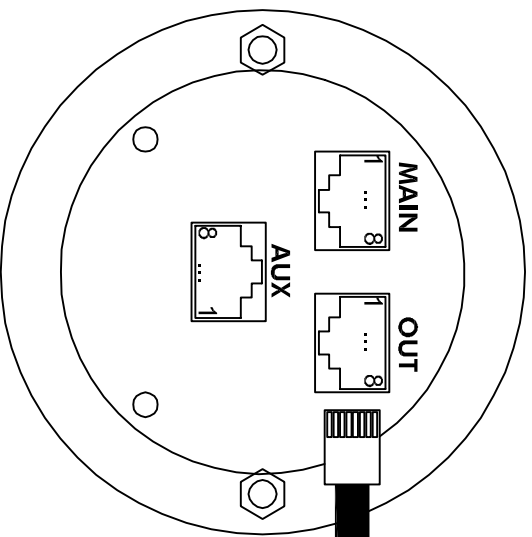

TACHOMETER
Serie 85mm

CAB20105

UNS20100

CAT5 network cable with tinned
outer sheath color Black

L=1.5m

RJ45 male plug connector
ASSMANN A-M06-8/8 SR

M12 Female
5 pin female

Function - Pin - Color (cable RJ45 - M12)			
Function	Pin RJ45	Color	Pin M12
CAN-H	1	Orange/White	4
CAN-L	2	Orange	5
Power supply -V	3	Green/White	3
N.C.	4	Blue	
Power supply +V	5	Blue/White	2
N.C.	6	Green	
N.C.	7	Brown/White	
N.C.	8	Brown	

CAB20105

Rev.	Date:	Descrizione modifiche - Description of changes:
0	20/06/18	Prima emissione
SAN GIORGIO S.E.I.N. GENOVA - ITALY		
Tel. 010-8301222 - www.sangiorgiosein.com		
Omnilink to UNS20100 J1939 cable		
Number:	D180622	Sheet: Date: 1/1 20/06/18
Size:	A4	Checked: 1/1 20/06/18
Completed:	Silvestri M.	Approved: Manuelli M.
	Manuelli M.	Manuelli M.